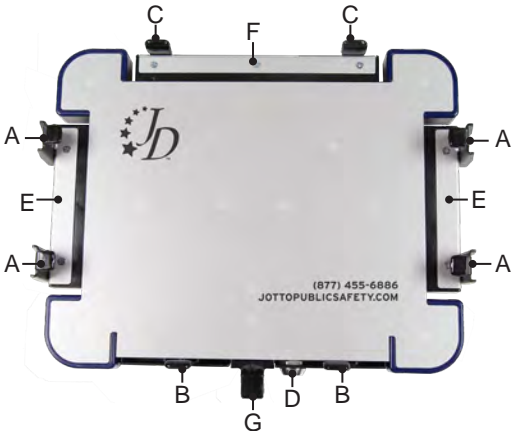

FLOOR MOUNT

UNIVERSAL

Specification Sheet

425-5213/4143

DETAILED INFORMATION

No Holes Mount

- Height Variation 16 3/4" - 21 3/4"
- Swing Arm 1" square x 13-3/8"
· Solid Aluminum, Black Anodized
- Telescoping Rod 7/8" x 10"
· Steel · 5/8" turned swing arm rest
- Stand 1" x 20"
· 11 Gauge Steel, Black · Round Stock
- Base 3/16" Gauge Master
· One-piece Base · Tapped 7/8" Mounting Post
· Two (2) Adjustable (13"-21") Support Braces
· 2" 11 Gauge Brace Feet

A-MOD (Adjustable-Mobile Operations Desktop)

- Length 13.5"
- Width 10.75"
- Height 1"

450-4143 A-MOD DESKTOP

- A. Side Clamps, Standard or Tall (Case Hardened Steel)
- B. Front Tabs (Case Hardened Steel)
- C. Rear Tabs and Offset Rear Tabs (Case Hardened Steel)
- D. Tubular Lock - Solid Brass/High Security
- E. Side Trays
- F. Rear Tray
- G. Latch Release Handle

HOW TO ORDER

Computer Mount Package

425-5213/4143

Includes: Desktop, Swing Arm, Telescoping Rod, Stand, Base, and Hardware

Base

425-1021

A-MOD Desktop

Rotates 360° with ergonomic platform tilt. "One Hand" operation for removing and securing computer. Height and width adjustments allow for securing the majority of laptop computers. XL model available for larger laptops (450-4144).

Secures swing arm positioning and allows for 360° swing arm rotation.

Stand

Stand attaches to base and houses Telescoping Rod.

One Piece Mounting Base

3/16" gauge steel, one-piece base design increases overall sturdiness and frees up leg room.