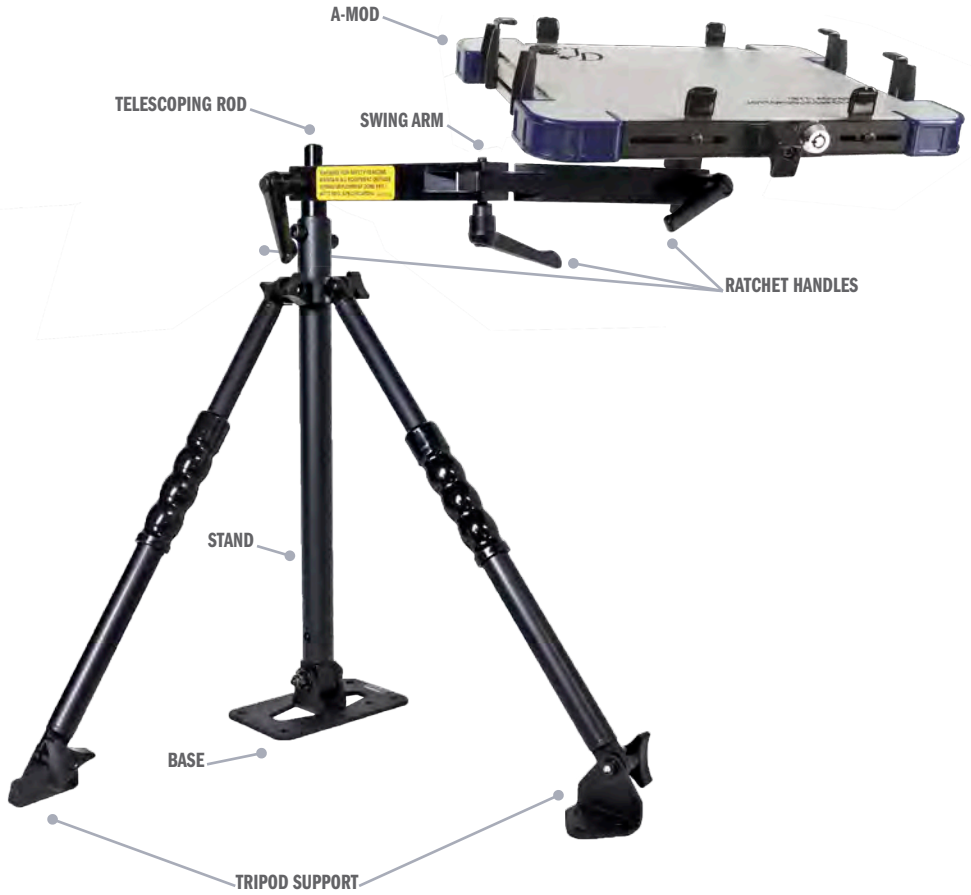

FLOOR MOUNT

UNIVERSAL

Specification Sheet

425-5274 /4143

DETAILED INFORMATION

No Holes Mount

Height Variation	16 3/4" - 21 3/4"
Swing Arm	1" square x 13-3/8" · Solid Aluminum, Black Anodized
Telescoping Rod	7/8" x 10" · Steel · 5/8" turned swing arm rest
Stand	1" x 20" · 11 Gauge Steel, Black · Round Stock
Base	3/16" Gauge Master · One-piece Base · Tapped 7/8" Mounting Post · Two (2) Adjustable (13"-21") Support Braces · 2" 11 Gauge Brace Feet

A-MOD (Adjustable-Mobile Operations Desktop)

Length	13.5"
Width	10.75"
Height	1"

450-4143 A-MOD DESKTOP

- A. Side Clamps, Standard or Tall (Case Hardened Steel)
- B. Front Tabs (Case Hardened Steel)
- C. Rear Tabs and Offset Rear Tabs (Case Hardened Steel)
- D. Tubular Lock - Solid Brass/High Security
- E. Side Trays
- F. Rear Tray
- G. Latch Release Handle

HOW TO ORDER

Computer Mount Package

425-5274/4143

Includes: Desktop, Swing Arm, Telescoping Rod, Stand, Base, and Hardware

Base

425-1021

A-MOD Desktop

Rotates 360° with ergonomic platform tilt. "One Hand" operation for removing and securing computer. Height and width adjustments allow for securing the majority of laptop computers. XL model available for larger laptops (450-4144).

Secures swing arm positioning and allows for 360° swing arm rotation.

Stand

Stand attaches to base and houses Telescoping Rod.

One Piece Mounting Base

3/16" gauge steel, one-piece base design increases overall sturdiness and frees up leg room.