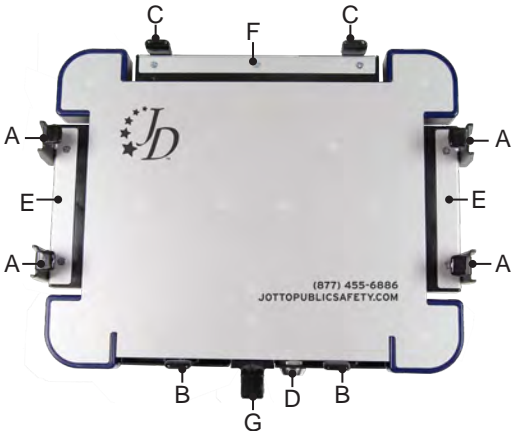

FLOOR MOUNT

UNIVERSAL

Specification Sheet

425-5274 /4143

DETAILED INFORMATION

No Holes Mount

Height Variation	16 3/4" - 21 3/4"
Swing Arm	1" square x 13-3/8" · Solid Aluminum, Black Anodized
Telescoping Rod	7/8" x 10" · Steel · 5/8" turned swing arm rest
Stand	1" x 20" · 11 Gauge Steel, Black · Round Stock
Base	3/16" Gauge Master · One-piece Base · Tapped 7/8" Mounting Post · Two (2) Adjustable (13"-21") Support Braces · 2" 11 Gauge Brace Feet

A-MOD (Adjustable-Mobile Operations Desktop)

Length	13.5"
Width	10.75"
Height	1"

450-4143 A-MOD DESKTOP

- A. Side Clamps, Standard or Tall (Case Hardened Steel)
- B. Front Tabs (Case Hardened Steel)
- C. Rear Tabs and Offset Rear Tabs (Case Hardened Steel)
- D. Tubular Lock - Solid Brass/High Security
- E. Side Trays
- F. Rear Tray
- G. Latch Release Handle

HOW TO ORDER

Computer Mount Package

425-5274/4143

Includes: Desktop, Swing Arm, Telescoping Rod, Stand, Base, and Hardware

Base

425-1021

A-MOD Desktop

Rotates 360° with ergonomic platform tilt. "One Hand" operation for removing and securing computer. Height and width adjustments allow for securing the majority of laptop computers. XL model available for larger laptops (450-4144).

Secures swing arm positioning and allows for 360° swing arm rotation.

Stand

Stand attaches to base and houses Telescoping Rod.

One Piece Mounting Base

3/16" gauge steel, one-piece base design increases overall sturdiness and frees up leg room.