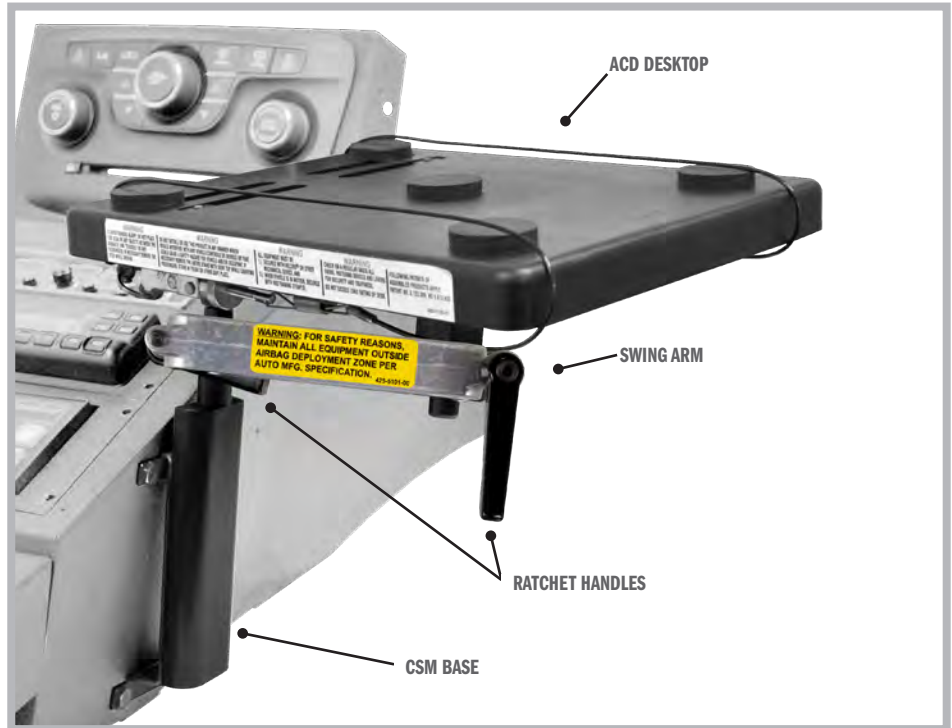

CONSOLE SIDE MOUNT (CSM)

2012+ DODGE CHARGER

Specification Sheet

425-5597/5215

DETAILED INFORMATION

Console Side Mount

- Height Variation**Adjustable to desired height
- Swing Arm** 1" square x 6-3/4"
· Solid Aluminum, Black Anodized
- Base Mount** 5/8" Mounting Post
· One-piece Side Mount Base

ACD (ABS Cable-Dock® Desktop)

- Length** 12"
- Width** 10"
- Height** 1"
· ABS Plastic · 1/4" Wall Thickness · 22" Cables
· 6" Square 11 Gauge Steel Mounting Plate
· 5/8" Aluminum Post Connector

ABS Cable Dock® Desktop

Rotates 360° with ergonomic platform tilt. Two (2) nylon coated stainless steel cables secure notebook computer to desk. "One Hand" operation for removing and securing computer. Six (6) foam pads lift the computer off of the desktop providing shock absorption and air flow under computer.

WHY THE CABLE-DOCK® DESKTOP?

The Cable-Dock® is a patented, truly innovative and proven method for effectively securing a laptop computer in a mobile environment.

- We provide shock absorbing pads while others don't.
- We allow air to circulate underneath the laptops while others don't.
- We embrace and conform to the whole body of the laptop rather than just contain the edges and sides as others do. Why? All laptops are not equal in shape.
- We have built-in back-up for keeping the laptop secure in case cable latch release is accidentally opened while others don't.
- We mount all sizes of laptops while others can't.
- We are lightweight at 3.4 lbs with two adjustments for set-u while others weigh 9-10 lbs. with 7-10 adjustments.