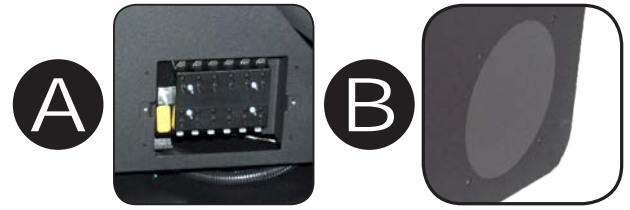

425-6445

20" WIDE BODY  
STANDARD CONSOLE  
WITH LOCKING LID STORAGE

DETAILS

**Rated Capacity:** 20" of face plates  
**Measurements:** 28.25" l, 13.139" w, 10.25" h  
**Depth:** Front of Console - 10" depth  
Rear of Console - 6.436" depth  
**Weight:** 23.5 lbs.

ORDER

**Console Package**

*Package Includes: Console, Magnetic Mic, 20" of Face Plates, and Hardware*

**Model No. 425-6445**                      20" Standard Wide Body

**Console Mounts**

**Model No. 425-5542/5215**                      Console Side Mount