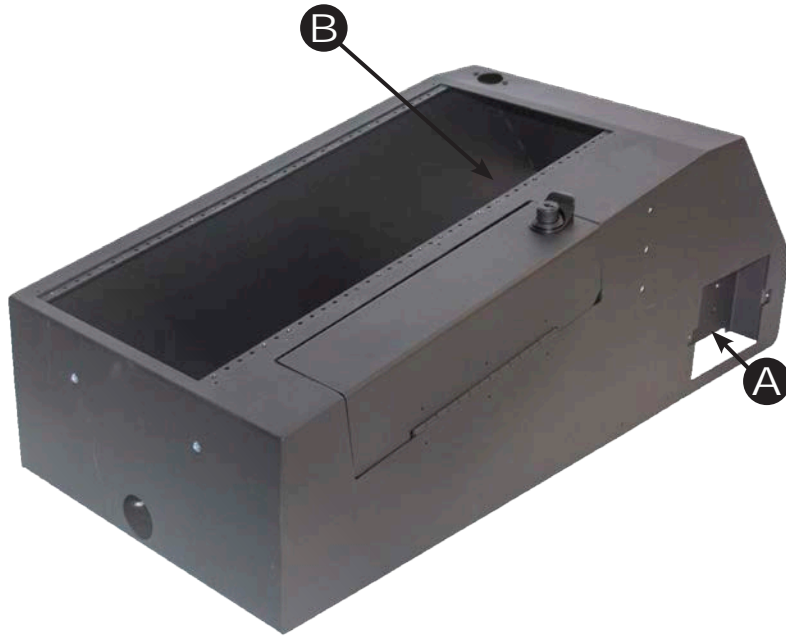

425-6445

20" WIDE BODY  
STANDARD CONSOLE  
WITH LOCKING LID STORAGE

DETAILS

**Rated Capacity:** 20" of face plates  
**Measurements:** 28.25" l, 13.139" w, 10.25" h  
**Depth:** Front of Console - 10" depth  
Rear of Console - 6.436" depth  
**Weight:** 23.5 lbs.

ORDER

**Console Package**

*Package Includes: Console, Magnetic Mic, 20" of Face Plates, and Hardware*

**Model No. 425-6445**                      20" Standard Wide Body

**Console Mounts**

**Model No. 425-5542/5215**                      Console Side Mount

**Model No. 425-5542/4143**                      Console Side Mount

**Accessories**

**Model No. 425-6205**                      Dual External Cup Holder

**Model No. 425-3704**                      Dual Cup Holder Faceplate Mount

**Model No. 425-6260**                      Arm Rest, Upper Structure

209 W. EASY ST., ROGERS, AR 72756 • [www.EVERYTHINGBUTLIGHTS.com](http://www.EVERYTHINGBUTLIGHTS.com) • 11/18

Jotto Desk® is a patented product and Registered Trademark of Assembled Products™ Corporation. Contour Console™ has design and utility patents. Additional Patents Pending. Specifications subject to change without notice.