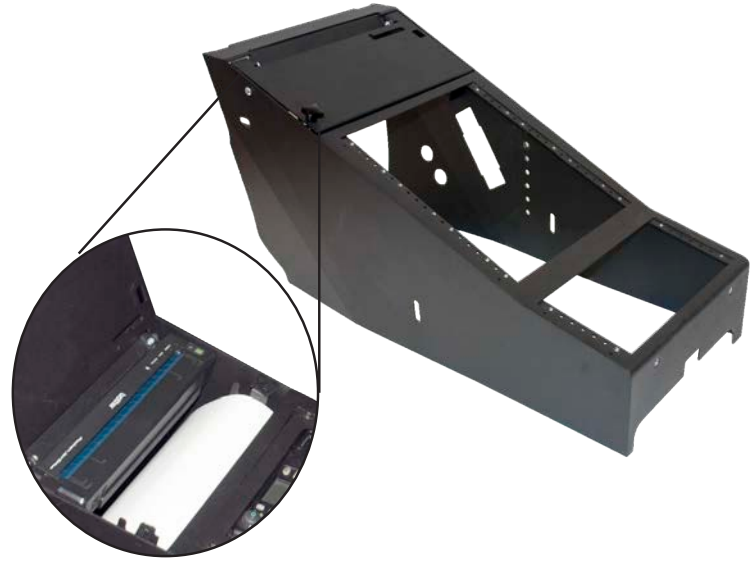

425-6473

'16-'19 FORD PI UTILITY (IPBCC) Integrated Pentax/Brother Contour Console

DETAILS

Rated Capacity: 14" of face plates (10" top & 4" bottom)
Measurements: 20.125" l, 10.75" w, 12" h
Weight: 16.1 lbs.

ORDER

Console Package

Package Includes: Console, Hardware & 14" of Face Plates
Model No. 425-6473 '16-'19 PI Utility

Console Mounts

Model No. 425-5542/5215 '13-'19 PI Utility

Model No. 425-5542/4143 '13-'19 PI Utility

No Holes Mounts

Model No. 425-5023/5215 '13-'19 PI Utility

Model No. 425-5023/4143 '13-'19 PI Utility

Accessories

Model No. 425-3704

Dual ABS Cup Holder
Side Hinged Armrest

Model No. 425-3841

209 W. EASY ST., ROGERS, AR 72756 • www.EVERYTHINGBUTLIGHTS.com • 3/19