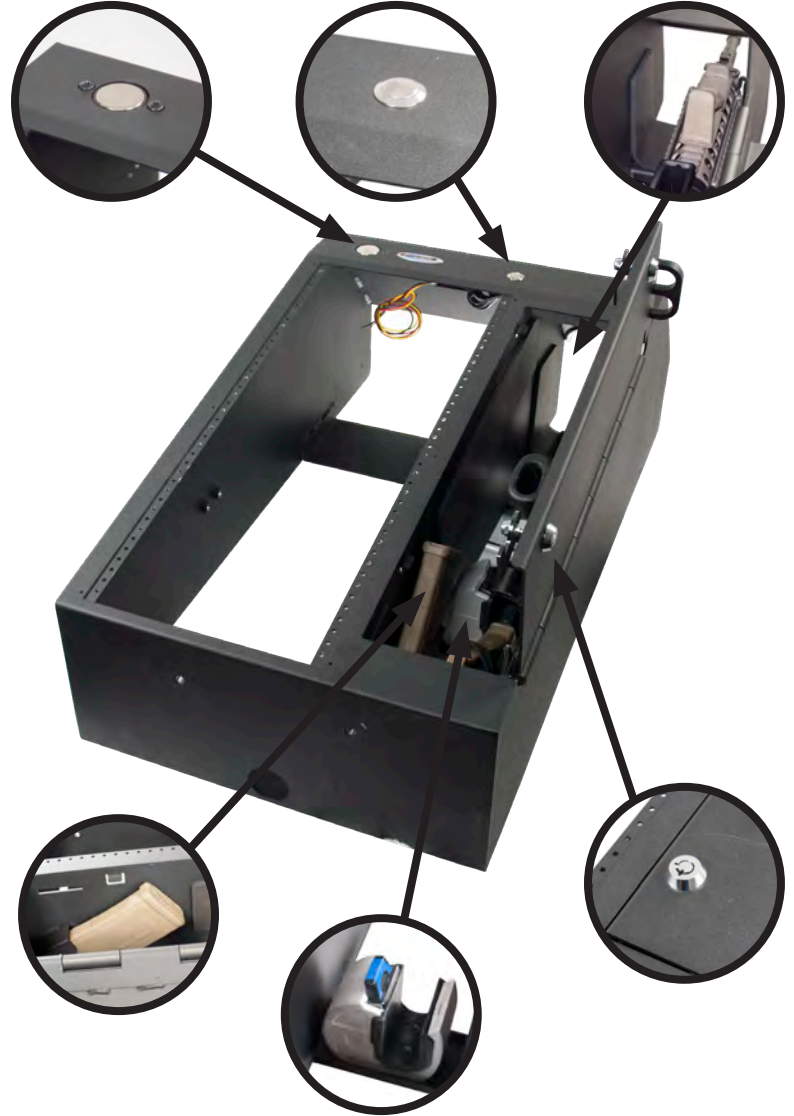

# WIDE BODY AR/ZRT CONSOLE

UNIVERSAL

Specification Sheet

425-6491

## DETAILS

Rated Capacity .....20" of face plates  
 Length .....28.3"  
 Width .....15.179"  
 Height .....10.154"  
 Depth .....6.671" - 13.133"  
 Weight.....37.55 lbs.

### Console Package

Package Includes: Console, Magnetic Mic, 20" of Face Plates, and Hardware

425-6491 ..... Wide Body AR/ZRT Console

### Accessories

425-1849 ..... Armrest, Side Mount, 12" x 2.25"

425-6729 ..... Dual Cup Holder Faceplate Mount