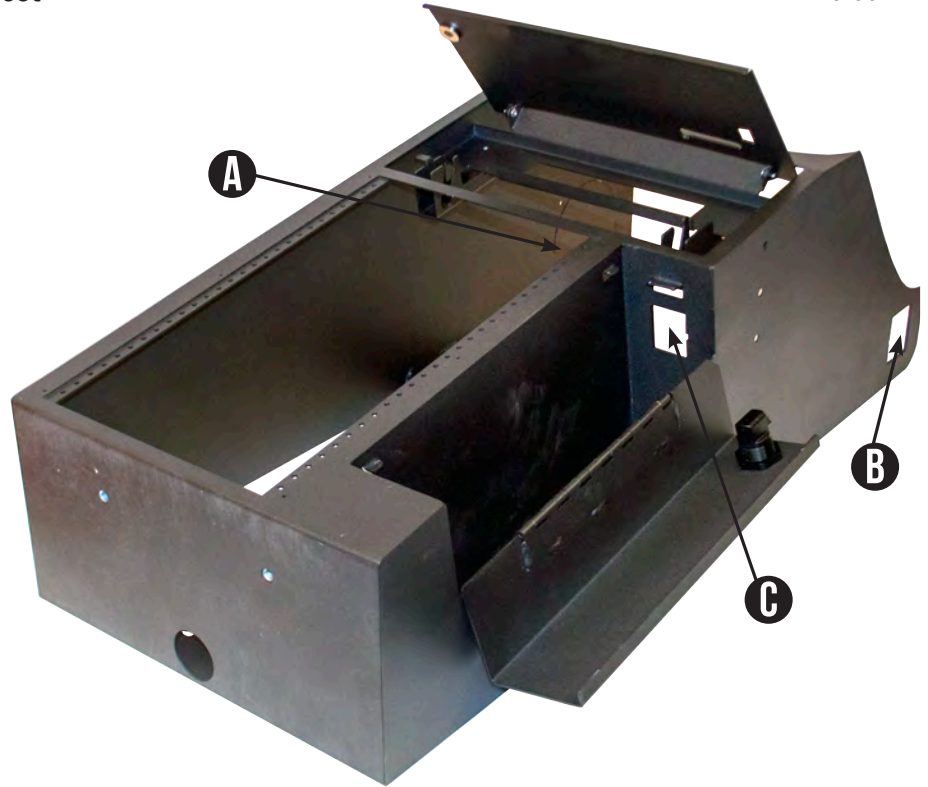

209 W. EASY ST., ROGERS, AR 72756 • JOTTOPUBLICSAFETY.COM • 2/25

Jotto Desk™ is a patented product and Registered Trademark of Assembled Products™ Corporation.
Specifications subject to change without notice.