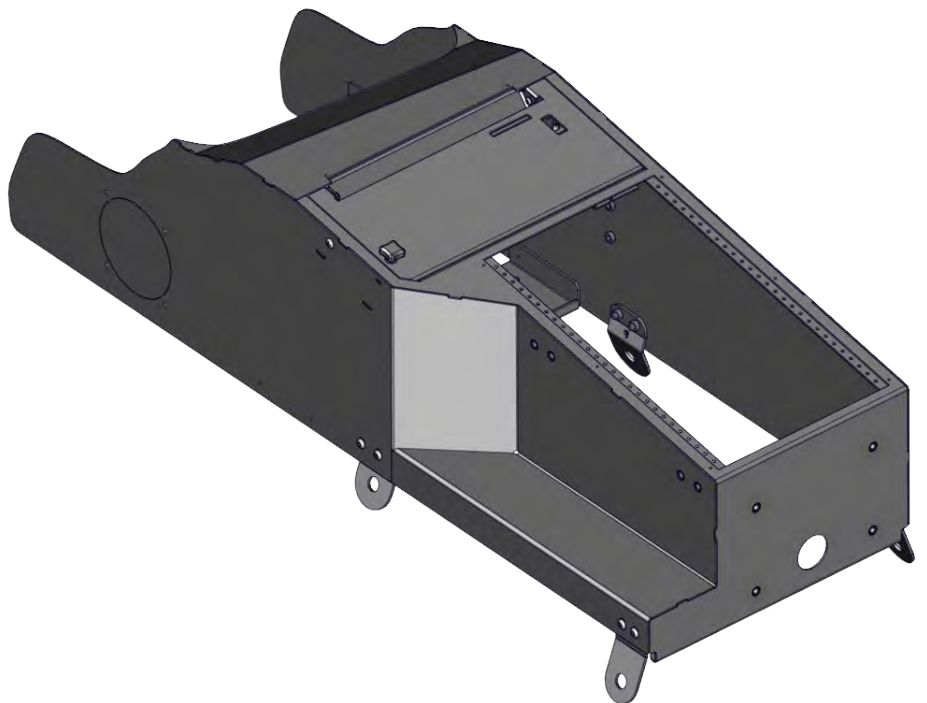

DUTY GEAR SAVER / INTEGRATED PRINTEK BROTHER

DGS/IPB CONTOUR CONSOLE

2025+ CHEVROLET TAHOE

Installation Instructions

425-6738

DETAILED INFORMATION

Rated Capacity..... 14" of face plates
 Length..... 37.60"
 Width 13.15"
 Height 10.15"
 Depth (front to rear) 9.16" - 6.68"
 Weight 24 lbs.

HOW TO ORDER

Console Package

425-6738 2025+ Tahoe

Includes: Console, Magnetic Mic,
20" of Face Plates, and Hardware

Mamba Mount

425-0150/4138

425-0150/4139

Console Side Mounts

425-5542/5215

425-5542/4143

No Holes Mounts

425-0020/4143 2021+ Tahoe

425-0020/5215 2021+ Tahoe

Accessories

425-6205 Dual External Cup Holder

425-6729 Dual Cup Holder Faceplate Mount

425-1849 Side Mounted Armrest

425-0040 ... Rear Mounted, Side Hinged Armrest

209 W. EASY ST., ROGERS, AR 72756 • JOTTOPUBLICSAFETY.COM • 2/25

Jotto Desk™ is a patented product and Registered Trademark of Assembled Products™ Corporation.
Specifications subject to change without notice.