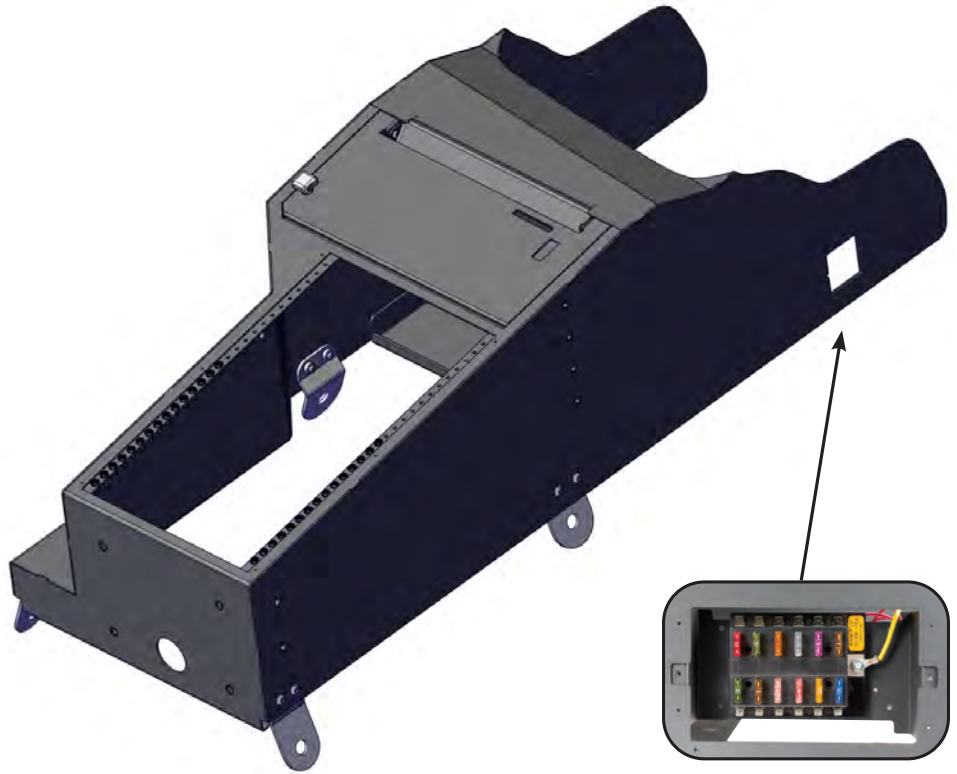

DUTY GEAR SAVER / INTEGRATED PRINTEK BROTHER

DGS/IPB CONTOUR CONSOLE

2025+ CHEVROLET TAHOE

Installation Instructions

425-6738

DETAILED INFORMATION

Rated Capacity..... 14" of face plates
 Length..... 37.60"
 Width 13.15"
 Height 10.15"
 Depth (front to rear) 9.16" - 6.68"
 Weight 24 lbs.

HOW TO ORDER

Console Package

425-6738 2025+ Tahoe

Includes: Console, Magnetic Mic,
20" of Face Plates, and Hardware

Mamba Mount

425-0150/4138

425-0150/4139

Console Side Mounts

425-5542/5215

425-5542/4143

No Holes Mounts

425-0020/4143 2021+ Tahoe

425-0020/5215 2021+ Tahoe

Accessories

425-6205 Dual External Cup Holder

425-6729 Dual Cup Holder Faceplate Mount

425-1849 Side Mounted Armrest

425-0040 ... Rear Mounted, Side Hinged Armrest

209 W. EASY ST., ROGERS, AR 72756 • JOTTOPUBLICSAFETY.COM • 2/25

Jotto Desk™ is a patented product and Registered Trademark of Assembled Products™ Corporation.
Specifications subject to change without notice.