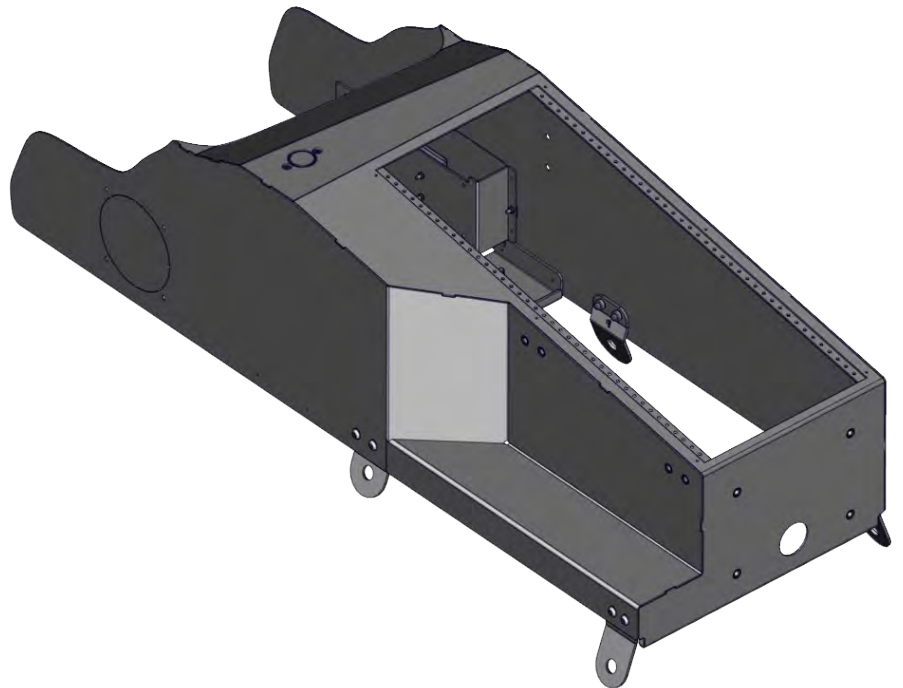

DUTY GEAR SAVER

DGS CONTOUR CONSOLE

2025+ CHEVROLET TAHOE

Installation Instructions

425-6744

DETAILED INFORMATION

Rated Capacity..... 20" of face plates
Length..... 37.60"
Width 13.15"
Height 10.22"
Depth (front to rear) 10.22" - 6.69"
Weight 22.75 lbs.

HOW TO ORDER

Console Package

425-6744 2025+ Tahoe
 Includes: Console, Magnetic Mic,
 20" of Face Plates, and Hardware

Mamba Mount

425-0150/4138
425-0150/4139

Console Side Mounts

425-5542/5215
425-5542/4143

No Holes Mounts

425-0020/4143 2021+ Tahoe
425-0020/5215 2021+ Tahoe

Accessories

425-6205 Dual External Cup Holder
425-6758 Dual Cup Holder Faceplate Mount
425-1849 Side Mounted Armrest
425-0040 ... Rear Mounted, Side Hinged Armrest