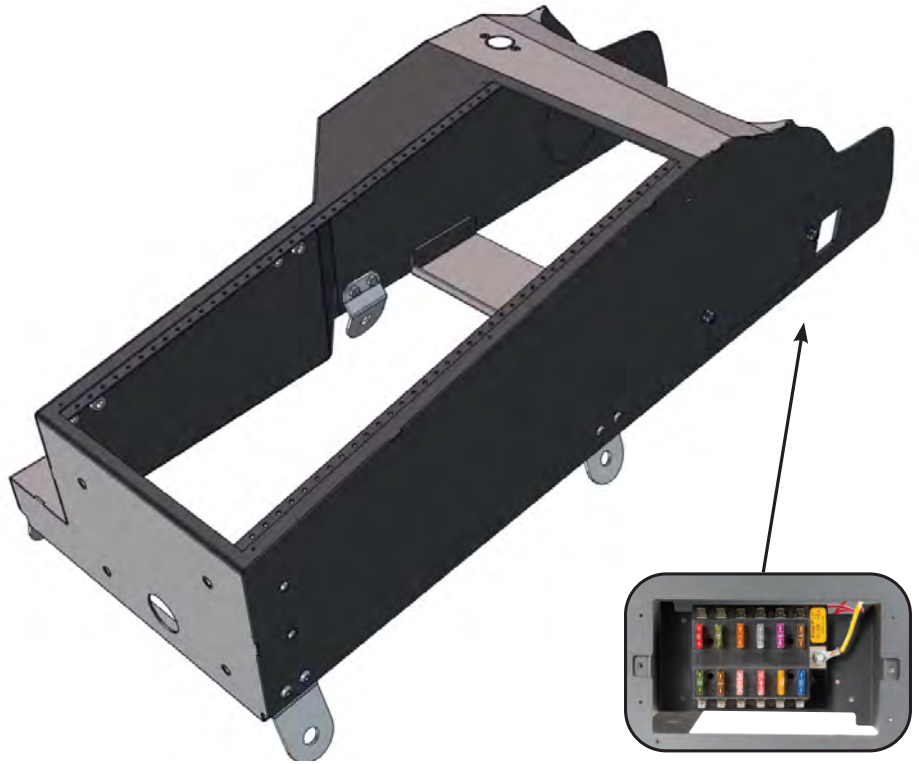

DUTY GEAR SAVER

DGS CONTOUR CONSOLE

2025+ CHEVROLET TAHOE

Installation Instructions

425-6744

DETAILED INFORMATION

Rated Capacity..... 20" of face plates
Length..... 37.60"
Width 13.15"
Height 10.22"
Depth (front to rear) 10.22" - 6.69"
Weight 22.75 lbs.

HOW TO ORDER

Console Package

425-6744 2025+ Tahoe
 Includes: Console, Magnetic Mic,
 20" of Face Plates, and Hardware

Mamba Mount

425-0150/4138
425-0150/4139

Console Side Mounts

425-5542/5215
425-5542/4143

No Holes Mounts

425-0020/4143 2021+ Tahoe
425-0020/5215 2021+ Tahoe

Accessories

425-6205 Dual External Cup Holder
425-6758 Dual Cup Holder Faceplate Mount
425-1849 Side Mounted Armrest
425-0040 ... Rear Mounted, Side Hinged Armrest