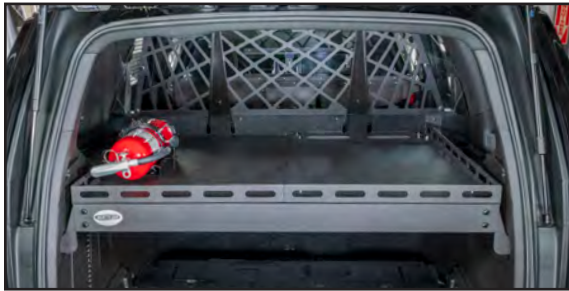

CARGO COVER/EQUIPMENT TRAY

CHEVY TAHOE 2021+

Introducing the Jotto Desk™ 2021+ Chevy Tahoe Cargo Cover. Designed to provide a solid horizontal divider in the vehicle. The upper/top section creates an area for mounting expensive communication, in-car video, and lighting equipment that uninstalls easily for service. Retaining the lower section for the individual officer or deputy's day-to-day gear. Whether a Rubbermaid tote with crime scene tape, rubber gloves, and drug testing supplies or more mission-critical items like a sniper rifle, Level IIIA SWAT vest, and Kevlar Helmet. The Jotto Desk 2021+ Chevy Tahoe Cargo Cover offers protection, first by obscuring from observation what is stored or housed underneath and secondly by relying on the strength of 14 gauge steel to keep anyone from stealing what is stored beneath the Cargo Cover.

MODELS (MOUNTING OPTIONS)

475-1850 - Seat Replacement System Mounted

475-1851 - Cargo Barrier Mounted

209 W. EASY ST., ROGERS, AR 72756 • JOTTOPUBLICSAFETY.COM • 4/24

Jotto Desk™ is a patented product and Registered Trademark of Assembled Products Corporation.
Specifications subject to change without notice.