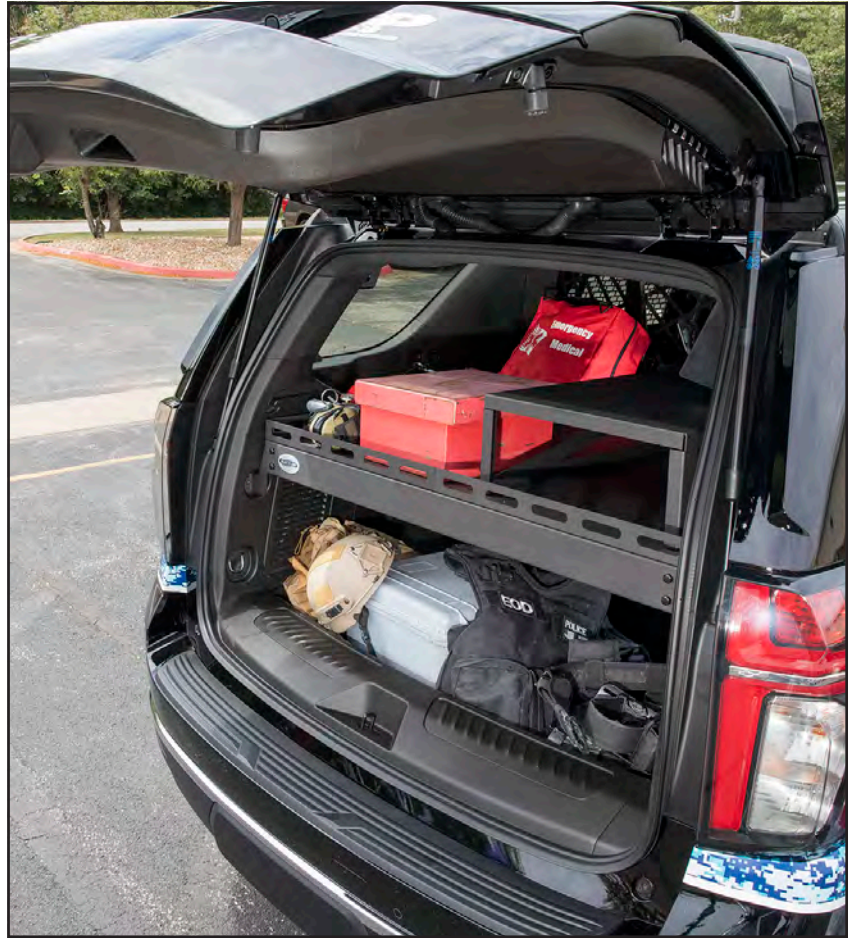

CARGO COVER/EQUIPMENT TRAY

CHEVY TAHOE 2021+

Introducing the Jotto Desk™ 2021+ Chevy Tahoe Cargo Cover. Designed to provide a solid horizontal divider in the vehicle. The upper/top section creates an area for mounting expensive communication, in-car video, and lighting equipment that uninstalls easily for service. Retaining the lower section for the individual officer or deputy's day-to-day gear. Whether a Rubbermaid tote with crime scene tape, rubber gloves, and drug testing supplies or more mission-critical items like a sniper rifle, Level IIIA SWAT vest, and Kevlar Helmet. The Jotto Desk 2021+ Chevy Tahoe Cargo Cover offers protection, first by obscuring from observation what is stored or housed underneath and secondly by relying on the strength of 14 gauge steel to keep anyone from stealing what is stored beneath the Cargo Cover.

MODELS (MOUNTING OPTIONS)

475-1850 - Seat Replacement System Mounted

475-1851 - Cargo Barrier Mounted

209 W. EASY ST., ROGERS, AR 72756 • JOTTOPUBLICSAFETY.COM • 4/24

Jotto Desk™ is a patented product and Registered Trademark of Assembled Products Corporation.
Specifications subject to change without notice.