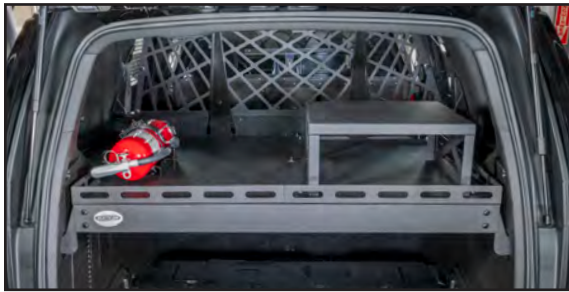

CARGO COVER/EQUIPMENT TRAY

CHEVY TAHOE 2021+

Introducing the Jotto Desk™ 2021+ Chevy Tahoe Cargo Cover. Designed to provide a solid horizontal divider in the vehicle. The upper/top section creates an area for mounting expensive communication, in-car video, and lighting equipment that uninstalls easily for service. Retaining the lower section for the individual officer or deputy's day-to-day gear. Whether a Rubbermaid tote with crime scene tape, rubber gloves, and drug testing supplies or more mission-critical items like a sniper rifle, Level IIIA SWAT vest, and Kevlar Helmet. The Jotto Desk 2021+ Chevy Tahoe Cargo Cover offers protection, first by obscuring from observation what is stored or housed underneath and secondly by relying on the strength of 14 gauge steel to keep anyone from stealing what is stored beneath the Cargo Cover.

MODELS (MOUNTING OPTIONS)

475-1850 - Seat Replacement System Mounted

475-1851 - Cargo Barrier Mounted

209 W. EASY ST., ROGERS, AR 72756 • JOTTOPUBLICSAFETY.COM • 4/24

Jotto Desk™ is a patented product and Registered Trademark of Assembled Products Corporation.
Specifications subject to change without notice.