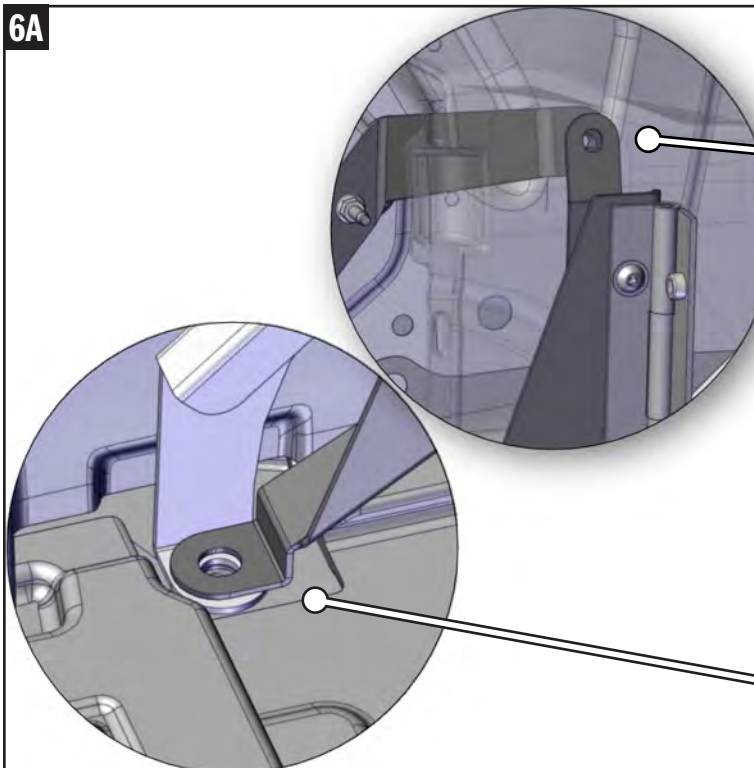

2

2 Attach the Latch Bracket to "The Stash" Gun Box with provided 5/16"-18 socket head cap screws. **Tool Required 3/16" Torx Socket**

3

3 Attach the Striker Bracket to the cargo area. Secure the top hole with provided hardware M6-1" socket head cap screw, and the bottom with previously removed screw. **Tool Required T-27 Socket Bit**

4 Remove the screw and pop loose to remove the battery cover.
Tool Required 7 MM Socket.

5 With or without the vehicle's battery removed, place the Inner Trim Bracket on the exposed OE threaded studs and secure with provided (2) M6 nuts. **Tool Required 10 MM Socket.**

6 Remove the bolt securing the Cargo Barriers Rear Mount Leg, place the Gun Box Bracket on top and loosely attach. Rotate the Gun Box Bracket to the trim aligning the mounting point of the Inner Trim Bracket. Mark a drilling point, rotate the bracket away to drill a 1/4" hole.

7 Secure the Box Bracket to the Inner Trim Bracket and the Gun Box with provided (4) 5/16"-18 socket head cap screws. Finish by attaching Gun Box to the Box Hinge and Latch Bracket.

GUN BOX WIRING DIAGRAM (HOOKUP HARNESS)