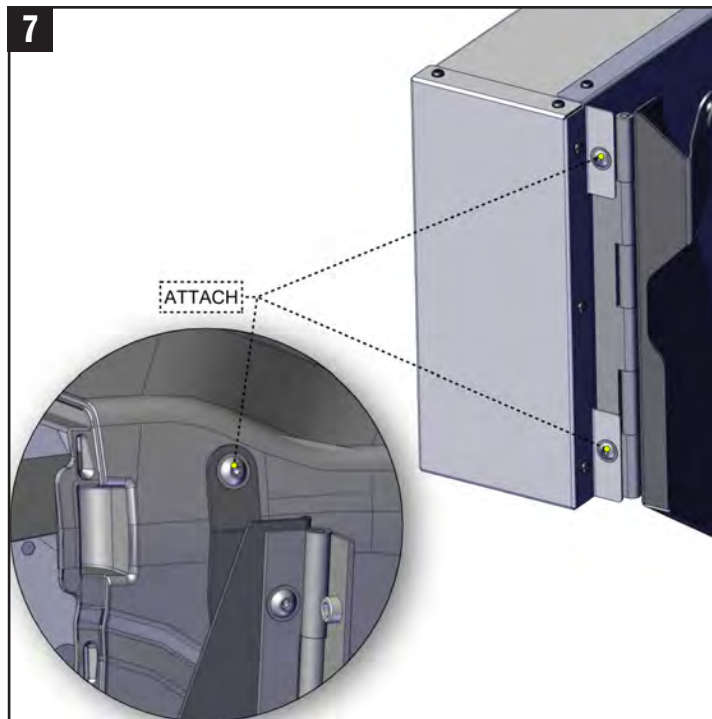

2

2 Attach the Latch Bracket to "The Stash" Gun Box with provided 5/16"-18 socket head cap screws. **Tool Required 3/16" Torx Socket**

3

3 Attach the Striker Bracket to the cargo area. Secure the top hole with provided hardware M6-1" socket head cap screw, and the bottom with previously removed screw. **Tool Required T-27 Socket Bit**

4 Remove the screw and pop loose to remove the battery cover.
Tool Required 7 MM Socket.

5 With or without the vehicle's battery removed, place the Inner Trim Bracket on the exposed OE threaded studs and secure with provided (2) M6 nuts. **Tool Required 10 MM Socket.**

6 Remove the bolt securing the Cargo Barriers Rear Mount Leg, place the Gun Box Bracket on top and loosely attach. Rotate the Gun Box Bracket to the trim aligning the mounting point of the Inner Trim Bracket. Mark a drilling point, rotate the bracket away to drill a 1/4" hole.

7 Secure the Box Bracket to the Inner Trim Bracket and the Gun Box with provided (4) 5/16"-18 socket head cap screws. Finish by attaching Gun Box to the Box Hinge and Latch Bracket.

GUN BOX WIRING DIAGRAM (HOOKUP HARNESS)