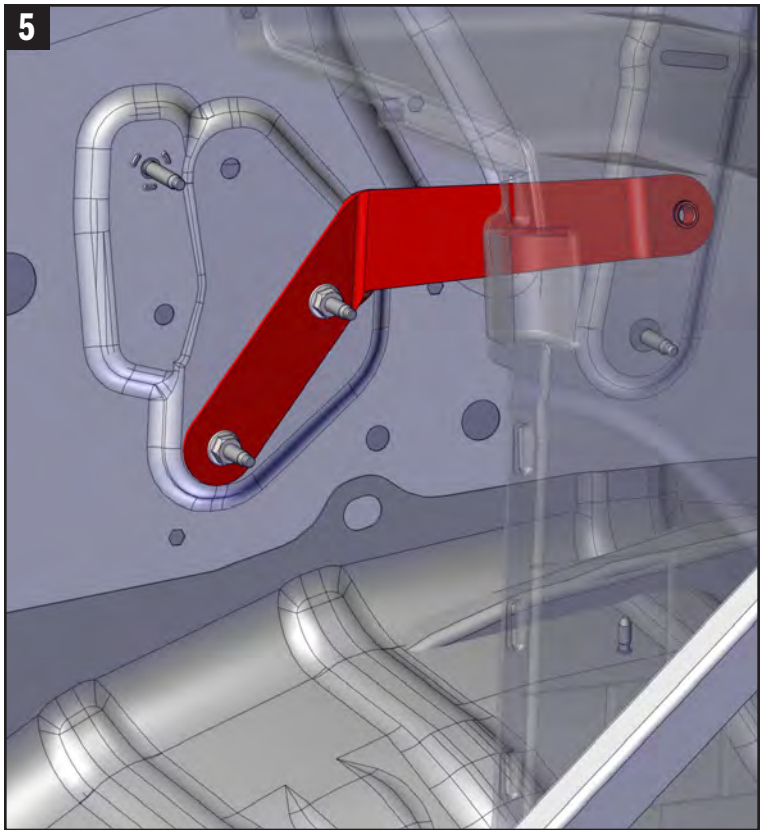

2

2 Attach the Latch Bracket to "The Stash" Gun Box with provided 5/16"-18 socket head cap screws. **Tool Required 3/16" Torx Socket**

3

3 Attach the Striker Bracket to the cargo area. Secure the top hole with provided hardware M6-1" socket head cap screw, and the bottom with previously removed screw. **Tool Required T-27 Socket Bit**

4 Remove the screw and pop loose to remove the battery cover.
Tool Required 7 MM Socket.

5 With or without the vehicle's battery removed, place the Inner Trim Bracket on the exposed OE threaded studs and secure with provided (2) M6 nuts. **Tool Required 10 MM Socket.**

6 Remove the bolt securing the Cargo Barriers Rear Mount Leg, place the Gun Box Bracket on top and loosely attach. Rotate the Gun Box Bracket to the trim aligning the mounting point of the Inner Trim Bracket. Mark a drilling point, rotate the bracket away to drill a 1/4" hole.

7 Secure the Box Bracket to the Inner Trim Bracket and the Gun Box with provided (4) 5/16"-18 socket head cap screws. Finish by attaching Gun Box to the Box Hinge and Latch Bracket.

GUN BOX WIRING DIAGRAM (HOOKUP HARNESS)