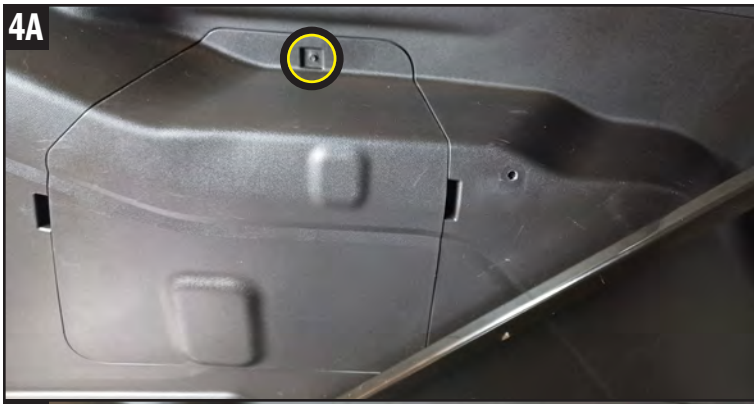

THE STASH, TRUNK

2021+ CHEVY TAHOE

Installation Instructions

475-2108

Patent No.: US 11,554,772

1

1 Unscrew the (2) top DS/PS OEM cargo net hooks, along with the bottom ring hood supports. **Tool Required, TP-40 Socket**

2

2 Attach the Latch Bracket to "The Stash" Gun Box with provided 5/16"-18 socket head cap screws. **Tool Required 3/16" Torx Socket**

3

3 Attach the Striker Bracket to the cargo area. Secure the top hole with provided hardware M6-1" socket head cap screw, and the bottom with previously removed screw. **Tool Required T-27 Socket Bit**

4 Remove the screw and pop loose to remove the battery cover.
Tool Required 7 MM Socket.

5 With or without the vehicle's battery removed, place the Inner Trim Bracket on the exposed OE threaded studs and secure with provided (2) M6 nuts. **Tool Required 10 MM Socket.**

6 Remove the bolt securing the Cargo Barriers Rear Mount Leg, place the Gun Box Bracket on top and loosely attach. Rotate the Gun Box Bracket to the trim aligning the mounting point of the Inner Trim Bracket. Mark a drilling point, rotate the bracket away to drill a 1/4" hole.