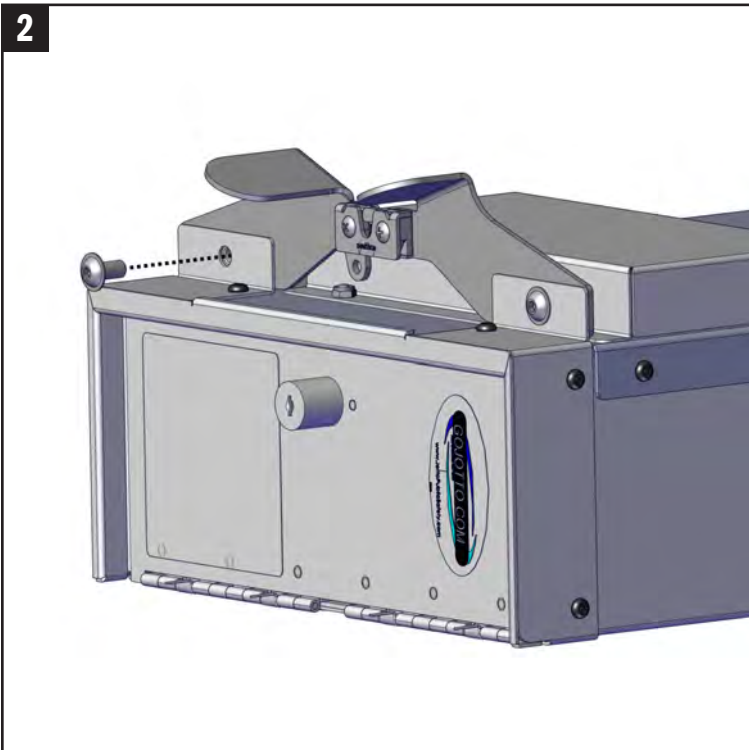

THE STASH, TRUNK

2021+ CHEVY TAHOE

Installation Instructions

475-2108

Patent No.: US 11,554,772

1

1 Unscrew the (2) top DS/PS OEM cargo net hooks, along with the bottom ring hood supports. **Tool Required, TP-40 Socket**

2

2 Attach the Latch Bracket to "The Stash" Gun Box with provided 5/16"-18 socket head cap screws. **Tool Required 3/16" Torx Socket**

3

3 Attach the Striker Bracket to the cargo area. Secure the top hole with provided hardware M6-1" socket head cap screw, and the bottom with previously removed screw. **Tool Required T-27 Socket Bit**

4 Remove the screw and pop loose to remove the battery cover.
Tool Required 7 MM Socket.

5 With or without the vehicle's battery removed, place the Inner Trim Bracket on the exposed OE threaded studs and secure with provided (2) M6 nuts. **Tool Required 10 MM Socket.**

6 Remove the bolt securing the Cargo Barriers Rear Mount Leg, place the Gun Box Bracket on top and loosely attach. Rotate the Gun Box Bracket to the trim aligning the mounting point of the Inner Trim Bracket. Mark a drilling point, rotate the bracket away to drill a 1/4" hole.