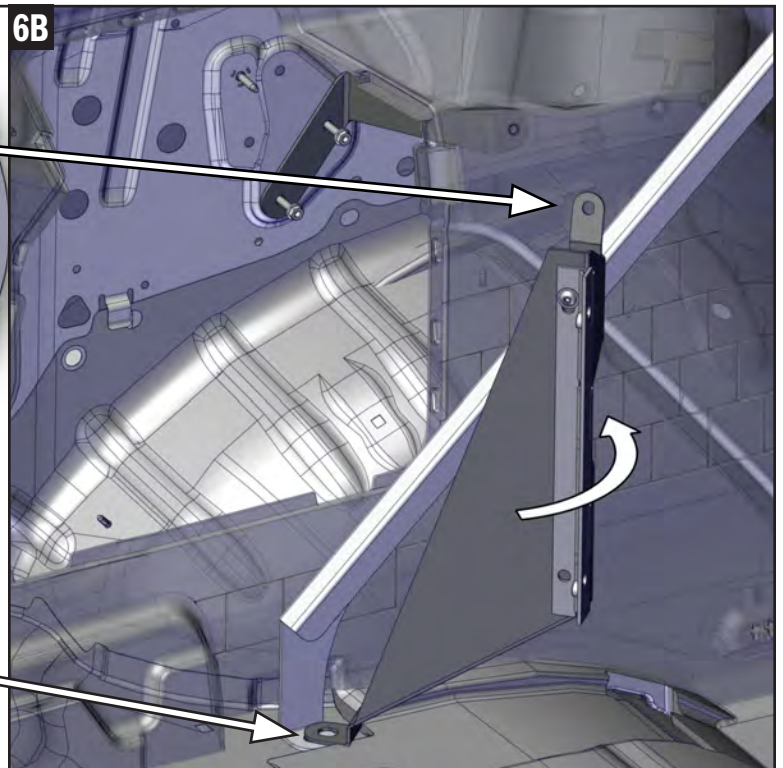

2

2 Attach the Latch Bracket to "The Stash" Gun Box with provided 5/16"-18 socket head cap screws. **Tool Required 3/16" Torx Socket**

3

3 Attach the Striker Bracket to the cargo area. Secure the top hole with provided hardware M6-1" socket head cap screw, and the bottom with previously removed screw. **Tool Required T-27 Socket Bit**

4 Remove the screw and pop loose to remove the battery cover.
Tool Required 7 MM Socket.

5 With or without the vehicle's battery removed, place the Inner Trim Bracket on the exposed OE threaded studs and secure with provided (2) M6 nuts. **Tool Required 10 MM Socket.**

6 Remove the bolt securing the Cargo Barriers Rear Mount Leg, place the Gun Box Bracket on top and loosely attach. Rotate the Gun Box Bracket to the trim aligning the mounting point of the Inner Trim Bracket. Mark a drilling point, rotate the bracket away to drill a 1/4" hole.