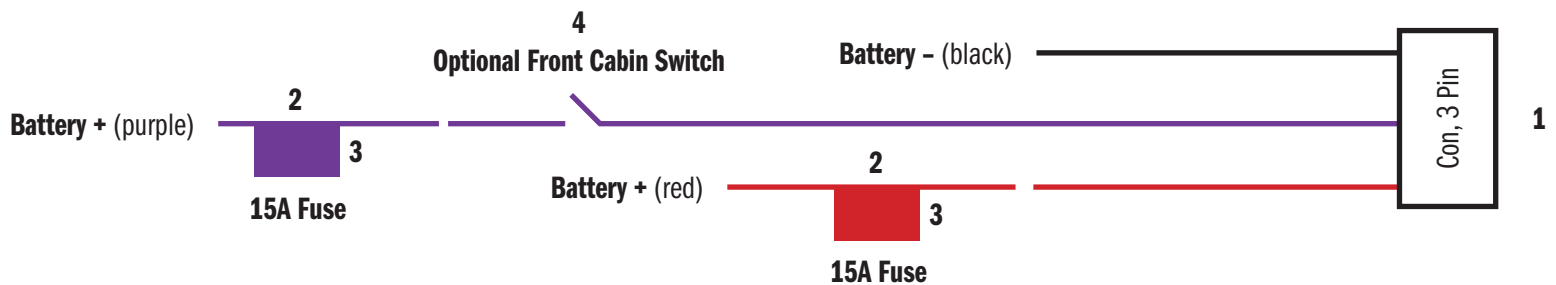

GUN BOX WIRING DIAGRAM (HOOKUP HARNESS)

* - Battery connection can be Switched or Constant based on the desired function. Ignition **ON** or **OFF** function.

1 = 475-2111, Harness, Gun Box, External

2 = 450-0105, Holder, Fuse, In-Line, ATC

3 = 450-0199, Fuse, 15A, ATO-ATC

4 = 475-7208, Momentary Switch

If you have questions or need further assistance please call Technical Support: 1.877.455.6886

209 W. EASY ST., ROGERS, AR 72756 • JOTTOPUBLICSAFETY.COM • 6/24

Jotto Desk™ is a patented product and Registered Trademark of Assembled Products™ Corporation.
Specifications subject to change without notice.

050-0200-00