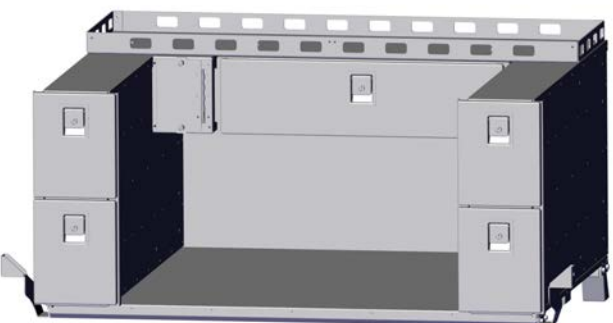

Chevy Tahoe
Storage System
Weapon Storage Cabinet
Dual Vertical Drawer

425-4036
STORAGE SYSTEM - CDPH

425-4037
STORAGE SYSTEM - CDP

425-4038
STORAGE SYSTEM - DDP

425-4039
STORAGE SYSTEM - DDPH

C - VERTICAL CABINET
D - VERTICAL DUAL DRAWER
P - PACKAGE TRAY
H - HORIZONTAL DRAWER