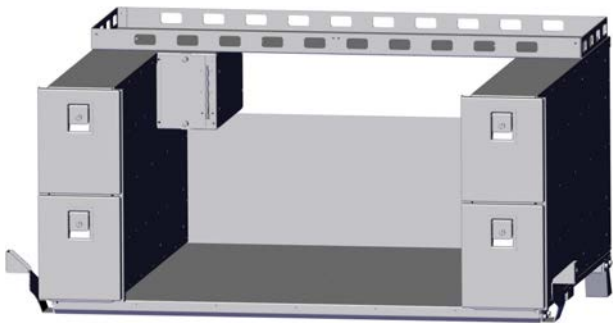

Chevy Tahoe
Storage System
Weapon Storage Cabinet
Dual Vertical Drawer

425-4036
STORAGE SYSTEM - CDPH

425-4037
STORAGE SYSTEM - CDP

425-4038
STORAGE SYSTEM - DDP

425-4039
STORAGE SYSTEM - DDPH

C - VERTICAL CABINET
D - VERTICAL DUAL DRAWER
P - PACKAGE TRAY
H - HORIZONTAL DRAWER