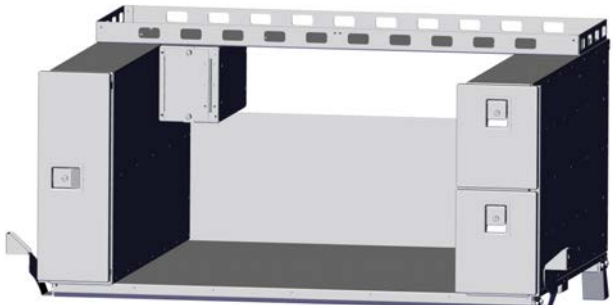

Chevy Tahoe
Storage System
Weapon Storage Cabinet
Dual Vertical Drawer

425-4036
STORAGE SYSTEM - CDPH

425-4037
STORAGE SYSTEM - CDP

425-4038
STORAGE SYSTEM - DDP

425-4039
STORAGE SYSTEM - DDPH

C - VERTICAL CABINET
D - VERTICAL DUAL DRAWER
P - PACKAGE TRAY
H - HORIZONTAL DRAWER