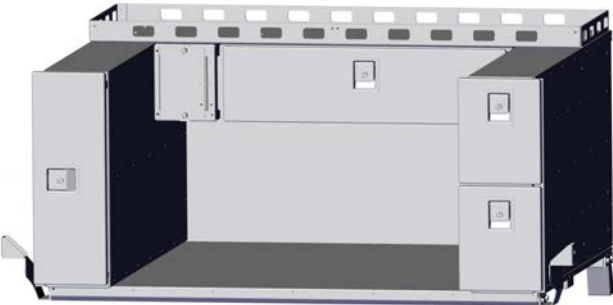

Chevy Tahoe
Storage System
Weapon Storage Cabinet
Dual Vertical Drawer

425-4036
STORAGE SYSTEM - CDPH

425-4037
STORAGE SYSTEM - CDP

425-4038
STORAGE SYSTEM - DDP

425-4039
STORAGE SYSTEM - DDPH

C - VERTICAL CABINET
D - VERTICAL DUAL DRAWER
P - PACKAGE TRAY
H - HORIZONTAL DRAWER